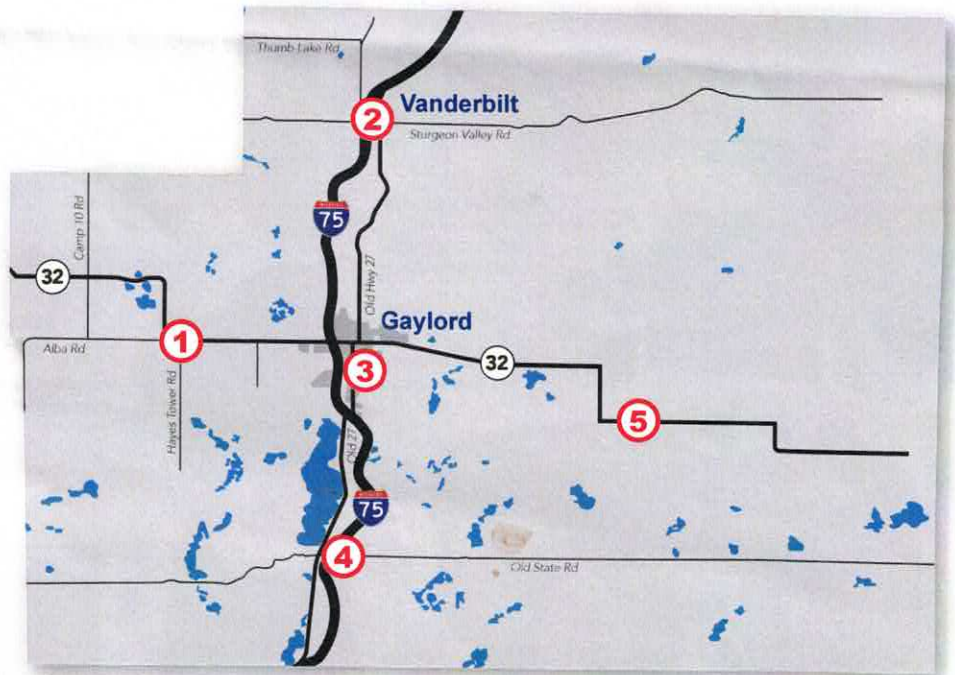

ESTABLISHED 1875

Otsego
C O U N T Y
M I C H I G A N

Recycling Drop-off Program

Otsego County Building
225 W Main • Gaylord, MI 49735
989-731-7520

Not sure if it's
recyclable?

Visit us at OtsegoRecycling.org

989-732-4021

Otsego Conservation District
800 Livingston Blvd, Suite 4-A | Gaylord, MI